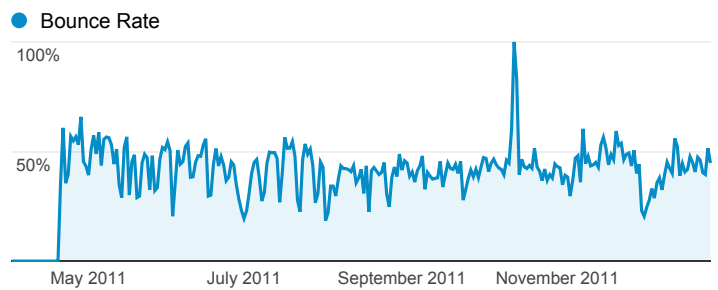

Bounce Rate