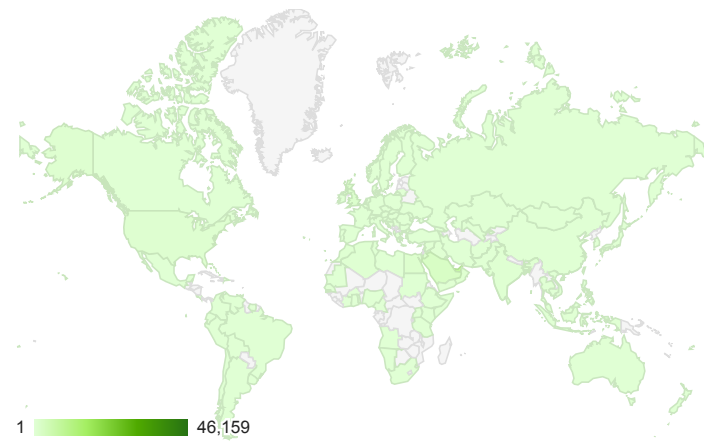

Audience Overview

● % of visits: 100.00%

Overview

31,746 people visited this site

Language	Visits	% Visits
1. en-us	53,814	86.01%
2. ar	3,382	5.41%
3. ar-sa	2,081	3.33%
4. en	981	1.57%
5. fr	721	1.15%
6. en-gb	606	0.97%
7. ar-bh	437	0.70%
8. en_gb	150	0.24%
9. en_us	40	0.06%
10. es	30	0.05%

[view full report](#)

New Visits

Unique Visitors

Visits

Visits by Browser

Browser	Visits
Internet Explorer	45,155
Firefox	7,609
Chrome	4,467
Safari	4,121
Mozilla Compatible Agent	342
Android Browser	318

Avg. Visit Duration and Pages / Visit