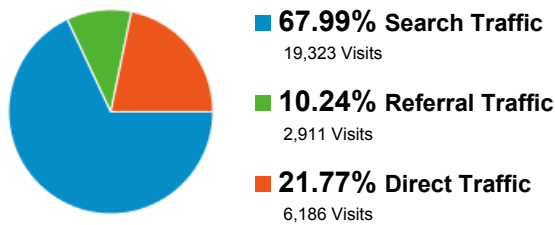

New Visits

Unique Visitors

Visits

Visits by Browser

Browser	Visits
Internet Explorer	11,768
Chrome	5,837
Firefox	3,919
Safari	3,531
Android Browser	2,460
Safari (in-app)	414

Avg. Visit Duration and Pages / Visit

Bounce Rate

Goal Completions

Revenue

Jan 1, 2013 - Apr 8, 2013

Traffic Sources Overview

 % of visits: 100.00%

Overview

28,420 people visited this site

[view full report](#)

Jan 1, 2013 - Apr 8, 2013

Audience Overview

% of visits: 100.00%

Overview

20,414 people visited this site

Language	Visits	% Visits
1. en-us	17,594	61.91%
2. ar	4,238	14.91%
3. fr	1,874	6.59%
4. ar-sa	1,275	4.49%
5. ar-ae	1,110	3.91%
6. en	901	3.17%
7. en-gb	802	2.82%
8. ar-bh	185	0.65%
9. en_gb	82	0.29%
10. fr-fr	64	0.23%