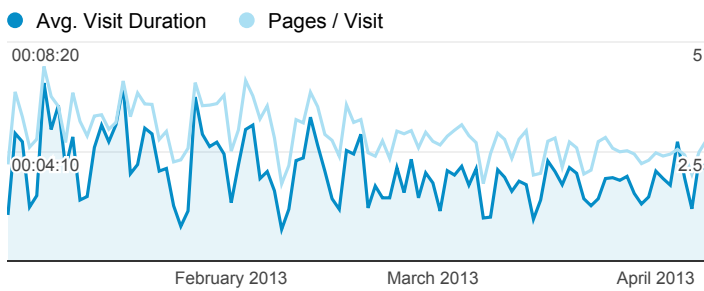

New Visits

Unique Visitors

Visits

Visits by Browser

Browser	Visits
Internet Explorer	11,768
Chrome	5,837
Firefox	3,919
Safari	3,531
Android Browser	2,460
Safari (in-app)	414

Avg. Visit Duration and Pages / Visit

Bounce Rate

Goal Completions

Revenue

Jan 1, 2013 - Apr 8, 2013

Traffic Sources Overview

 % of visits: 100.00%

Overview

28,420 people visited this site

[view full report](#)

Jan 1, 2013 - Apr 8, 2013

Audience Overview

% of visits: 100.00%

Overview

20,414 people visited this site

Language	Visits	% Visits
1. en-us	17,594	61.91%
2. ar	4,238	14.91%
3. fr	1,874	6.59%
4. ar-sa	1,275	4.49%
5. ar-ae	1,110	3.91%
6. en	901	3.17%
7. en-gb	802	2.82%
8. ar-bh	185	0.65%
9. en_gb	82	0.29%
10. fr-fr	64	0.23%