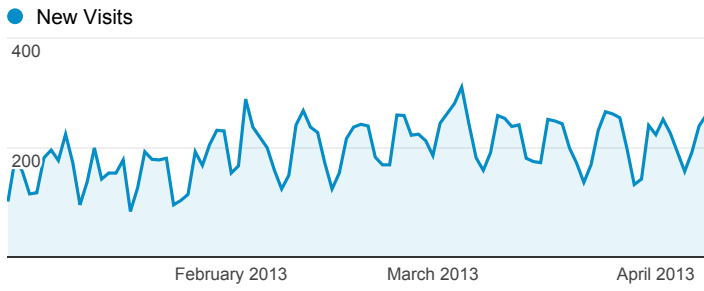

New Visits

Unique Visitors

Visits

Visits by Browser

Browser	Visits
Internet Explorer	11,768
Chrome	5,837
Firefox	3,919
Safari	3,531
Android Browser	2,460
Safari (in-app)	414

Avg. Visit Duration and Pages / Visit

Bounce Rate

Goal Completions

Revenue

Jan 1, 2013 - Apr 8, 2013

Traffic Sources Overview

 % of visits: 100.00%

Overview

28,420 people visited this site

[view full report](#)

Jan 1, 2013 - Apr 8, 2013

Audience Overview

% of visits: 100.00%

Overview

20,414 people visited this site

Language	Visits	% Visits
1. en-us	17,594	61.91%
2. ar	4,238	14.91%
3. fr	1,874	6.59%
4. ar-sa	1,275	4.49%
5. ar-ae	1,110	3.91%
6. en	901	3.17%
7. en-gb	802	2.82%
8. ar-bh	185	0.65%
9. en_gb	82	0.29%
10. fr-fr	64	0.23%