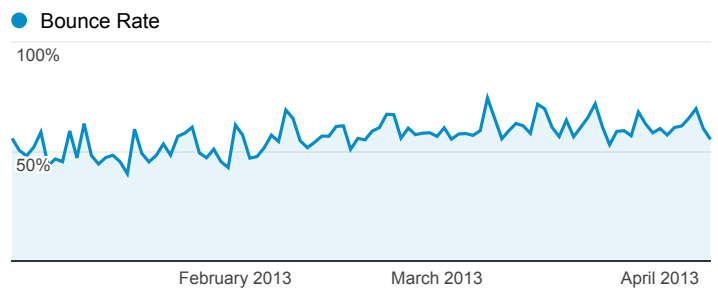

New Visits

Unique Visitors

Visits

Visits by Browser

Browser	Visits
Internet Explorer	11,768
Chrome	5,837
Firefox	3,919
Safari	3,531
Android Browser	2,460
Safari (in-app)	414

Avg. Visit Duration and Pages / Visit

Bounce Rate

Goal Completions

Revenue

Jan 1, 2013 - Apr 8, 2013

Traffic Sources Overview

 % of visits: 100.00%

Overview

28,420 people visited this site