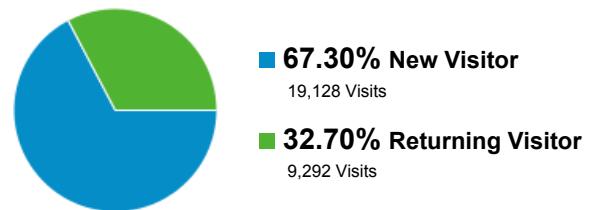

[view full report](#)

Jan 1, 2013 - Apr 8, 2013

Audience Overview

% of visits: 100.00%

Overview

20,414 people visited this site

Language	Visits	% Visits
1. en-us	17,594	61.91%
2. ar	4,238	14.91%
3. fr	1,874	6.59%
4. ar-sa	1,275	4.49%
5. ar-ae	1,110	3.91%
6. en	901	3.17%
7. en-gb	802	2.82%
8. ar-bh	185	0.65%
9. en_gb	82	0.29%
10. fr-fr	64	0.23%