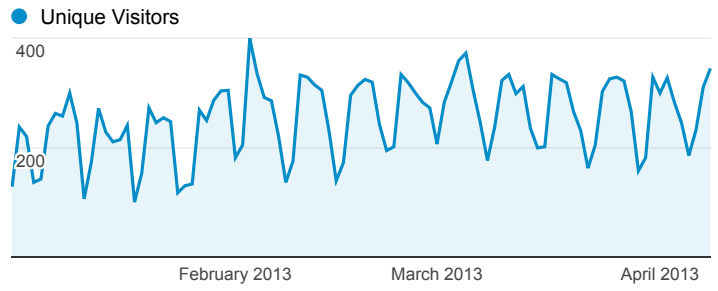

New Visits

Unique Visitors

Visits

Visits by Browser

Browser	Visits
Internet Explorer	11,768
Chrome	5,837
Firefox	3,919
Safari	3,531
Android Browser	2,460
Safari (in-app)	414

Avg. Visit Duration and Pages / Visit

Bounce Rate

Goal Completions

Revenue

Jan 1, 2013 - Apr 8, 2013

Traffic Sources Overview

 % of visits: 100.00%

Overview

28,420 people visited this site

[view full report](#)

Jan 1, 2013 - Apr 8, 2013

Audience Overview

% of visits: 100.00%

Overview

20,414 people visited this site

Language	Visits	% Visits
1. en-us	17,594	61.91%
2. ar	4,238	14.91%
3. fr	1,874	6.59%
4. ar-sa	1,275	4.49%
5. ar-ae	1,110	3.91%
6. en	901	3.17%
7. en-gb	802	2.82%
8. ar-bh	185	0.65%
9. en_gb	82	0.29%
10. fr-fr	64	0.23%