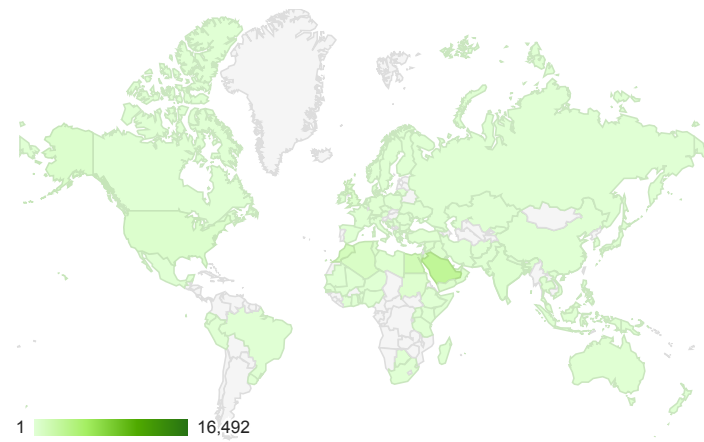

New Visits

Unique Visitors

Visits

Visits by Browser

Browser	Visits
Internet Explorer	11,768
Chrome	5,837
Firefox	3,919
Safari	3,531
Android Browser	2,460
Safari (in-app)	414

Avg. Visit Duration and Pages / Visit

Bounce Rate

Goal Completions

Revenue

Jan 1, 2013 - Apr 8, 2013

Traffic Sources Overview

 % of visits: 100.00%

Overview

28,420 people visited this site

[view full report](#)

Jan 1, 2013 - Apr 8, 2013

Audience Overview

% of visits: 100.00%

Overview

20,414 people visited this site

Language	Visits	% Visits
1. en-us	17,594	61.91%
2. ar	4,238	14.91%
3. fr	1,874	6.59%
4. ar-sa	1,275	4.49%
5. ar-ae	1,110	3.91%
6. en	901	3.17%
7. en-gb	802	2.82%
8. ar-bh	185	0.65%
9. en_gb	82	0.29%
10. fr-fr	64	0.23%