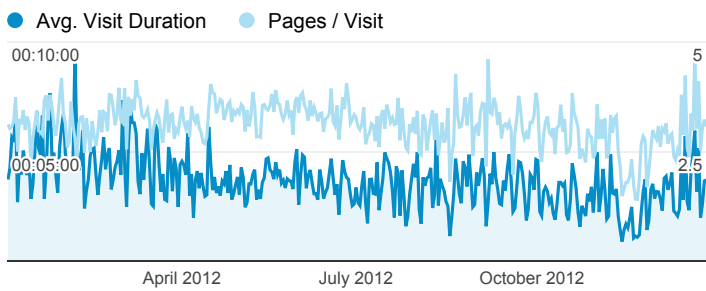

New Visits

Unique Visitors

Visits

Visits by Browser

Browser	Visits
Internet Explorer	46,671
Chrome	15,682
Safari	11,978
Firefox	11,716
Android Browser	3,954
Mozilla Compatible Agent	829

Avg. Visit Duration and Pages / Visit

[view full report](#)

Audience Overview

100.00% of visits

Overview

58,424 people visited this site

<p>Visits</p> <p>92,528</p>	<p>Unique Visitors</p> <p>58,424</p>	<p>61.17% New Visitor 56,600 Visits</p> <p>38.83% Returning Visitor 35,928 Visits</p>
<p>Pageviews</p> <p>289,655</p>	<p>Pages / Visit</p> <p>3.13</p>	
<p>Avg. Visit Duration</p> <p>00:03:43</p>	<p>Bounce Rate</p> <p>46.84%</p>	
<p>% New Visits</p> <p>61.08%</p>		