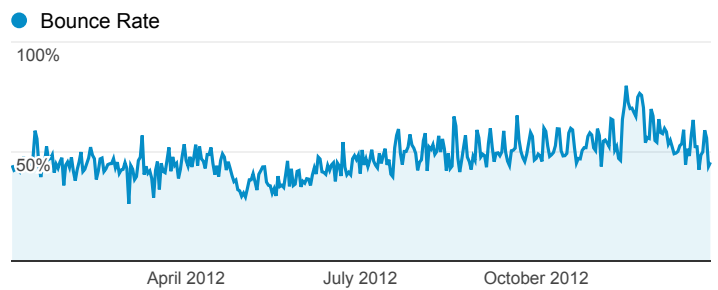

Bounce Rate