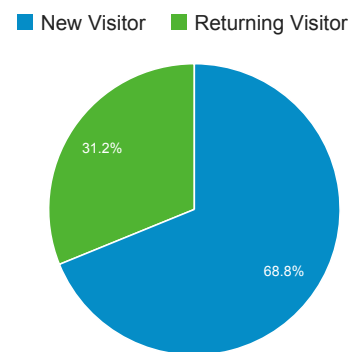

Apr 1, 2015 - Jun 30, 2015

Audience Overview

All Sessions
100.00%

Overview

Sessions 44,348	Users 33,242	Pageviews 107,344
Pages / Session 2.42	Avg. Session Duration 00:02:25	Bounce Rate 61.83%
% New Sessions 68.78%		